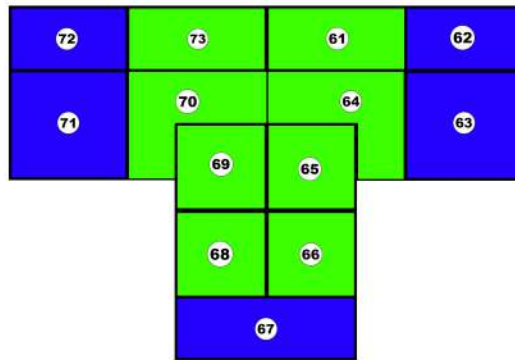

**C BLOK**

**PRICE LIST / ПРАЙС ЛИСТ**

16.01.2025

9	NO.61 126 m <sup>2</sup>				NO.64 116 m <sup>2</sup>	NO.65 83 m <sup>2</sup>	NO.66 92 m <sup>2</sup>		NO.68 92 m <sup>2</sup>	NO.69 88 m <sup>2</sup>	NO.70 116 m <sup>2</sup>		NO.73 126 m <sup>2</sup>	
8	305.000 € 2+1 (DUB)	SOLD 1+1	SOLD 1+1		338.000 € 2+1 (DUB)	SOLD 2+1 (DUB)	327.000 € 2+1 (DUB)	SOLD 1+1	327.000 € 2+1 (DUB)	SOLD 2+1 (DUB)	350.000 € 2+1 (DUB)	SOLD 1+1	210.000 € 1+1	305.000 € 2+1 (DUB)
7	SOLD 1+1	SOLD 1+1	SOLD 1+1	SOLD 1+1	SOLD 1+1	SOLD 1+1	SOLD 1+1	SOLD 1+1	SOLD 1+1	SOLD 1+1	SOLD 1+1	SOLD 1+1	SOLD 1+1	
6	NO.41 86.5 m <sup>2</sup>	NO.42 83 m <sup>2</sup>	NO.43 86.5 m <sup>2</sup>	NO.44 83 m <sup>2</sup>	NO.45 86.5 m <sup>2</sup>	NO.46 83 m <sup>2</sup>	NO.47 86.5 m <sup>2</sup>	NO.48 83 m <sup>2</sup>	NO.49 86.5 m <sup>2</sup>	NO.50 83 m <sup>2</sup>	NO.51 86.5 m <sup>2</sup>			
5	SOLD 2+1	SOLD 2+1	SOLD 2+1	SOLD 2+1	SOLD 2+1	SOLD 2+1	SOLD 2+1	SOLD 2+1	SOLD 2+1	SOLD 2+1	SOLD 2+1			
4	NO.25 88.2 m <sup>2</sup>	NO.26 70 m <sup>2</sup>	NO.27 86 m <sup>2</sup>	NO.28 88 m <sup>2</sup>	NO.29 88 m <sup>2</sup>	NO.30 86 m <sup>2</sup>	NO.31 70 m <sup>2</sup>	NO.32 88.2 m <sup>2</sup>						
3	SOLD 2+1	SOLD 2+1	SOLD 2+1	SOLD 2+1	SOLD 2+1	SOLD 2+1	SOLD 2+1	SOLD 2+1						
2	NO.9 88.2 m <sup>2</sup>	NO.10 70 m <sup>2</sup>	NO.11 86 m <sup>2</sup>	NO.12 88 m <sup>2</sup>	NO.13 88 m <sup>2</sup>	NO.14 86 m <sup>2</sup>	NO.15 70 m <sup>2</sup>	NO.16 88.2 m <sup>2</sup>						
1	SOLD 2+1	SOLD 2+1	SOLD 2+1	SOLD 2+1	SOLD 2+1	SOLD 2+1	SOLD 2+1	SOLD 2+1						

FLOOR 6-7 (1+1) only

FLOOR 8

FLOOR 9 (2+1 Duplex) only